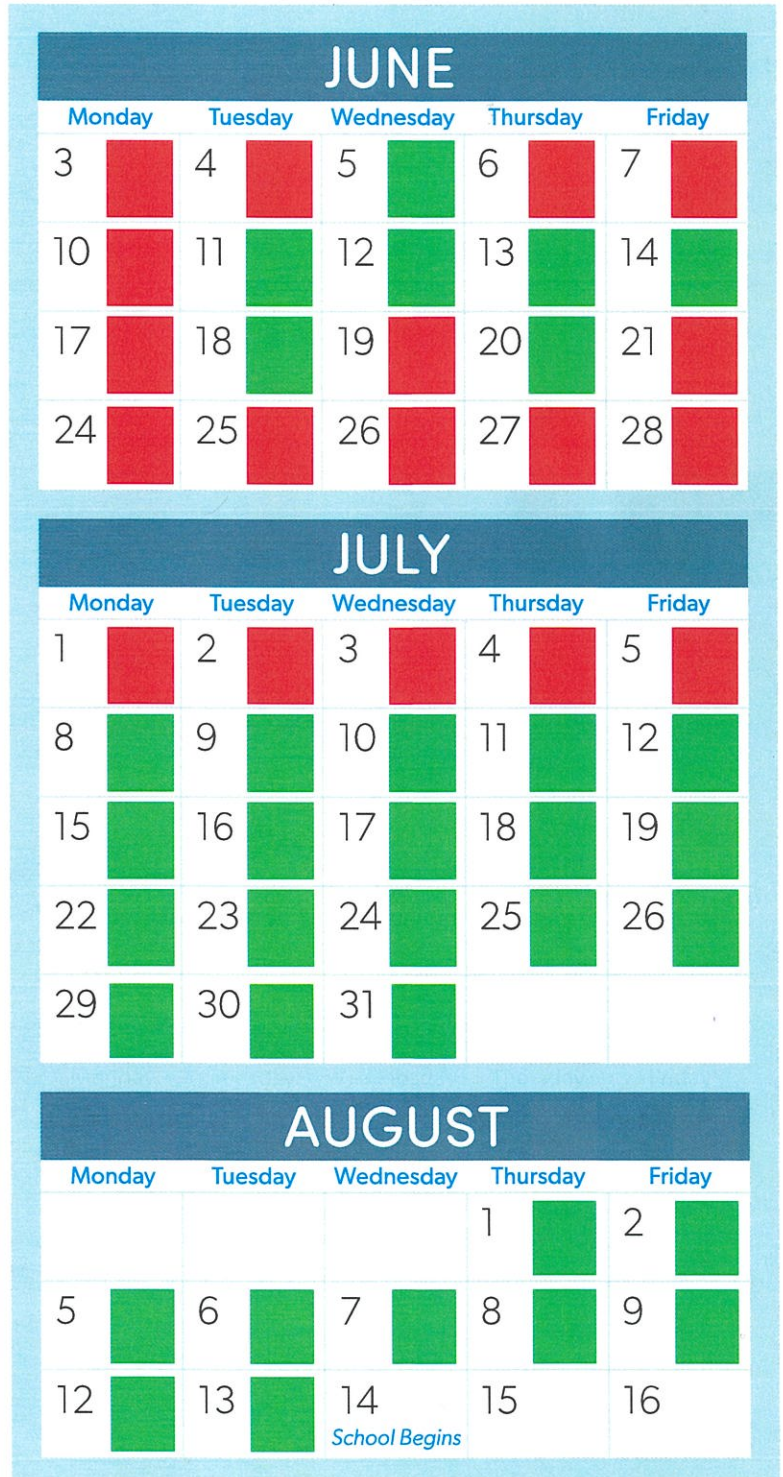

Wednesday, August 14, 2024

School Hours

7:55 AM - 3:10 PM

■ Campus open ▼ Campus closed